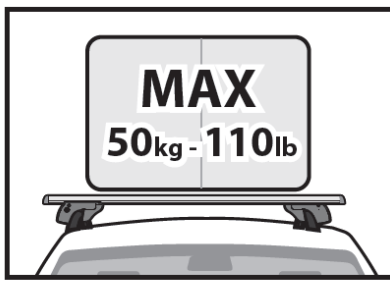

# X4

10

N.		Q.
3		4
4	M8	4
5	M8x60	4

11

	Doors	Model year	A1 (front)	A2 (rear)	Rear Front 
Hyundai Ioniq 5 (NE)	5	2021->	25 cm	39 cm	

12

N.	Q.
13	1

**10 Nm**  
**7.4 lbf·ft**

13

**5Nm**  
**3.7 lbf·ft**

14

15

**X4**

N.		Q.
11		4
12		4

**MAX loaded** =  +  **50Kg 110lb**

Manufactured by: